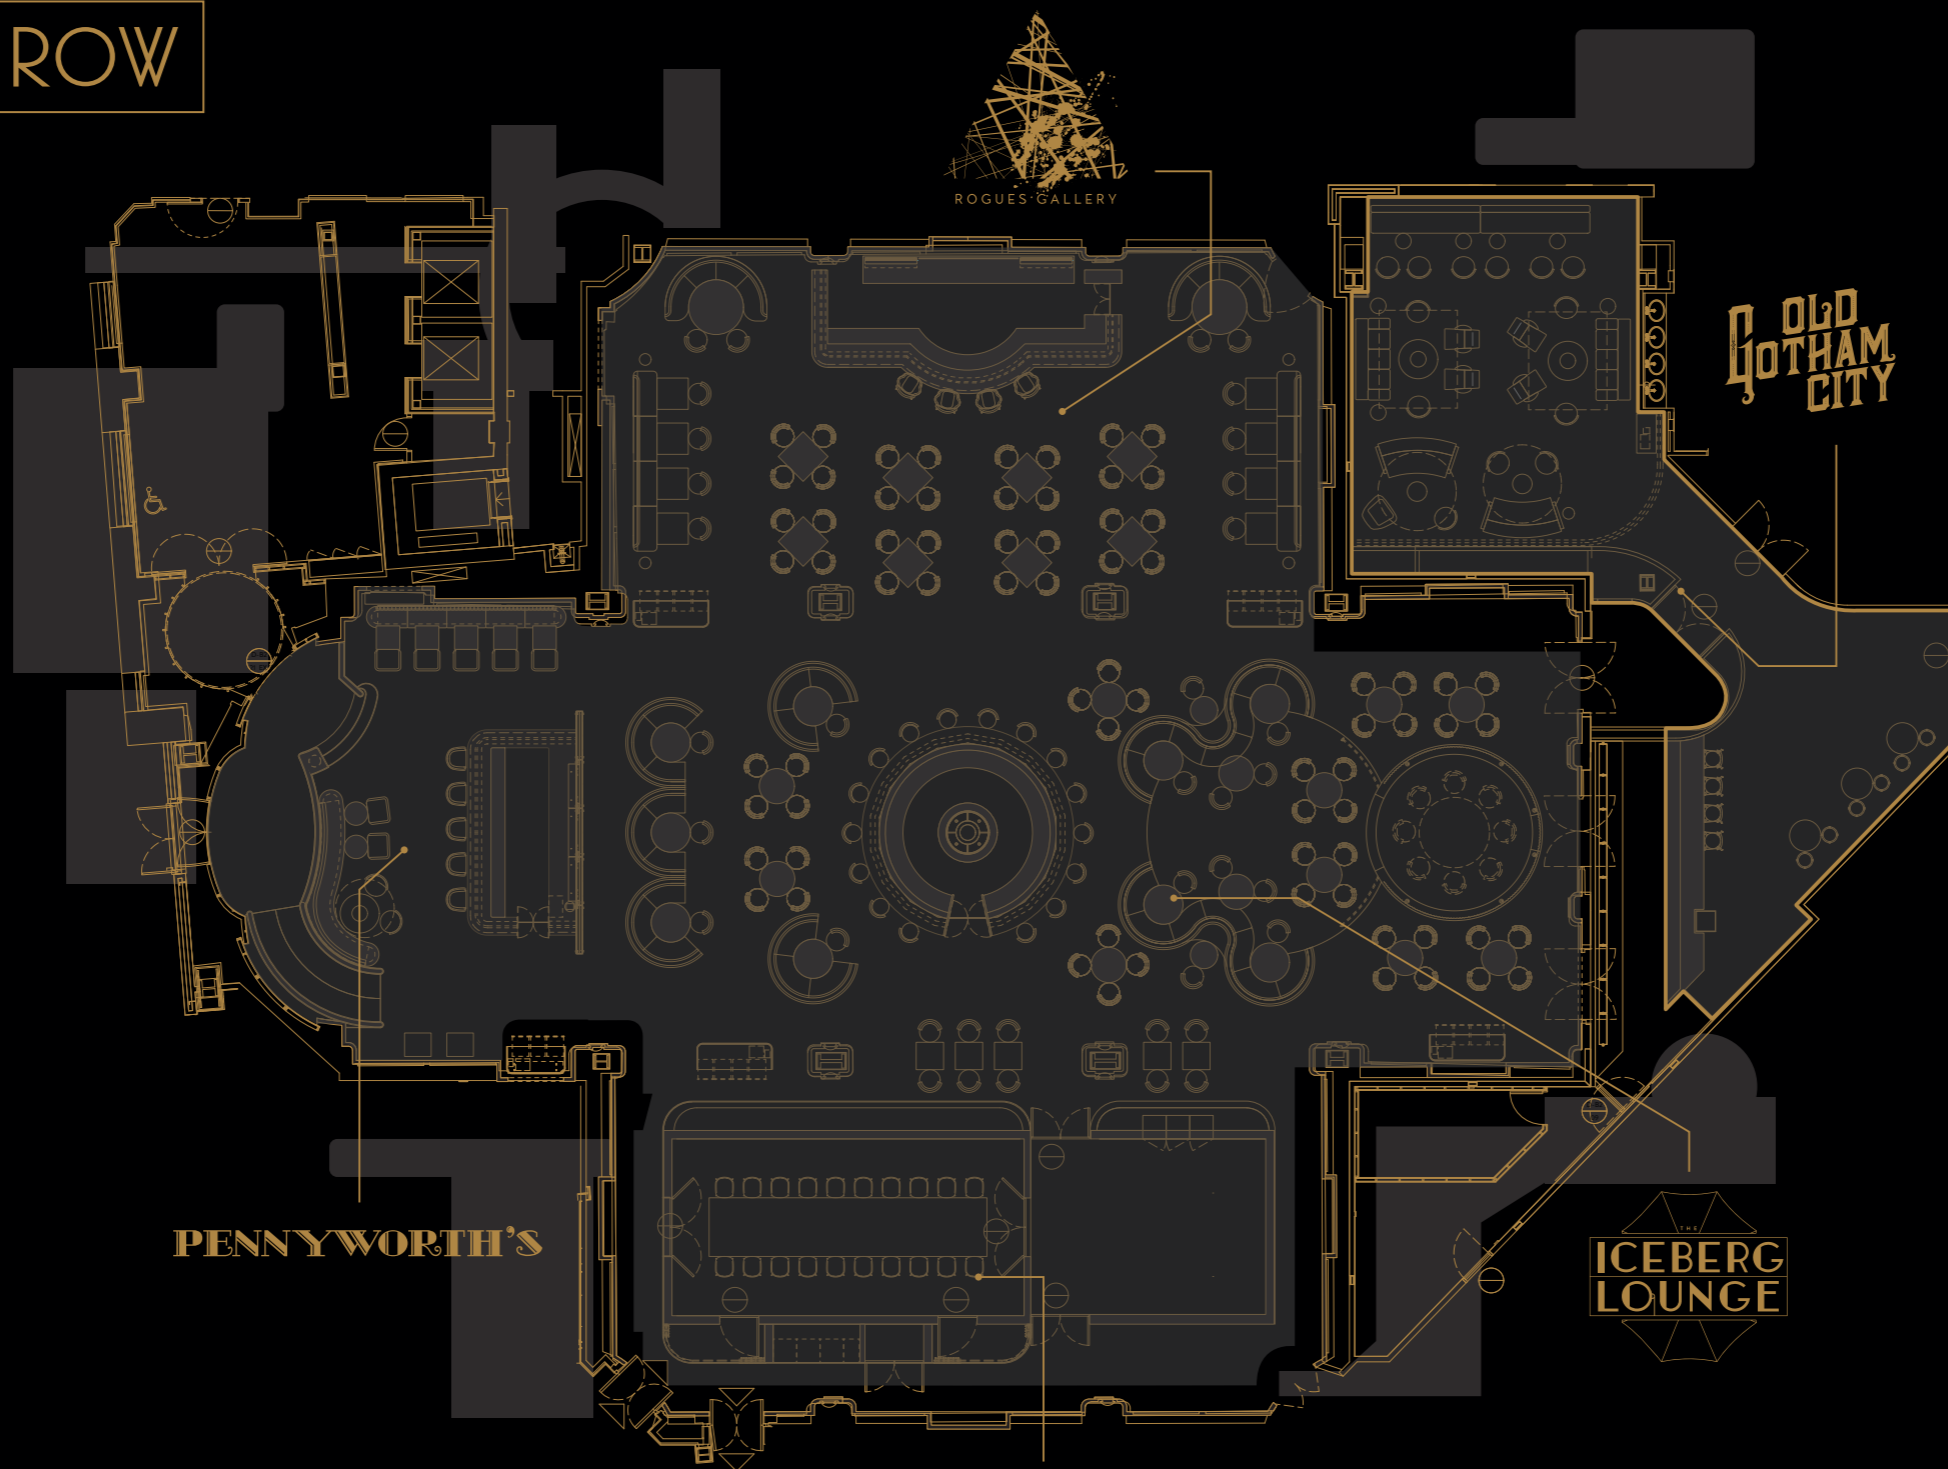

PARK ROW

THE MONARCH THEATRE